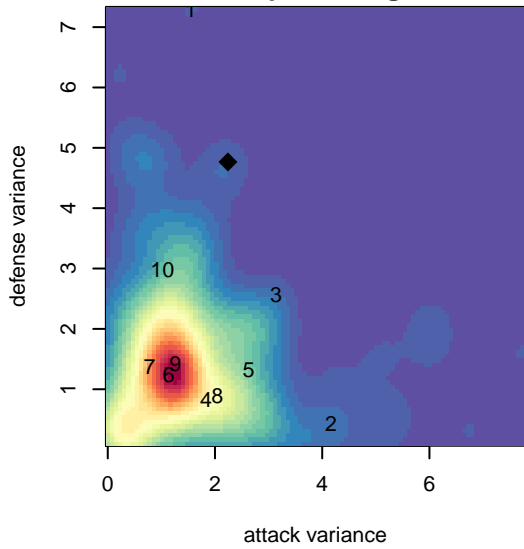

Bend FC Timbers Black G02

Bend FC
 Bend, OR
 G02 total strength=1296
 attack=5.51 defense=5.63
 spr league = PTT Win G02 Premier

alt names used:
 BEND FC TIMBERS 02 GIRLS (USA)
 Bend FC Timbers 02G Bilanski

Venues played:
 2017 Bend Premier Cup Meghan Cox (Silver) [
 2017 PTT Winter G02 Premier

Bend FC Timbers Black G02
 Dots are actual minus expected GF (blue circles) and GA (red triangles).
 Blue line is smoothed change in attack strength. Red is smoothed change in defense strength.

**attack and defense variance (black dot)
relative to other teams
and top 10 in region**

**attack and defense rating
relative to others at age
and all opponents in last 13 months**

Performance relative to 13 month average