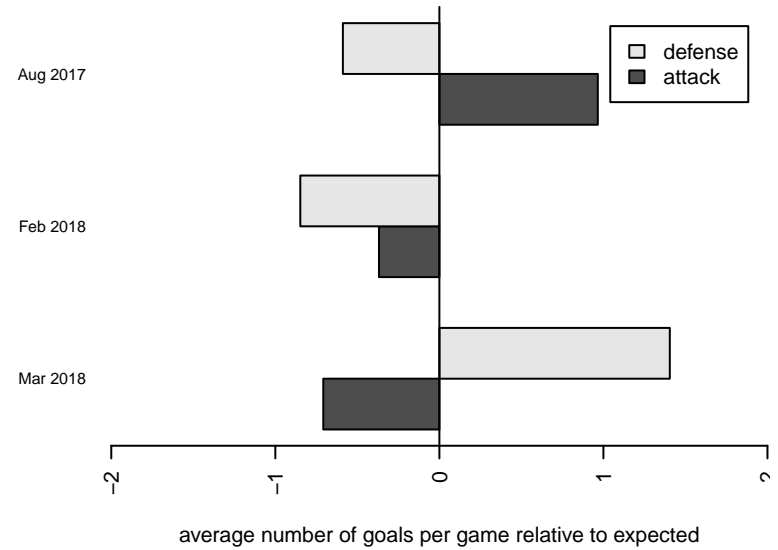

Venues played:
 2017 Bend Premier Cup Meghan Cox (Silver) [
 2017 PTT Winter G02 Premier

Bend FC Timbers Black G02
 Dots are actual minus expected GF (blue circles) and GA (red triangles).
 Blue line is smoothed change in attack strength. Red is smoothed change in defense strength.

**attack and defense variance (black dot)
relative to other teams
and top 10 in region**

**attack and defense rating
relative to others at age
and all opponents in last 13 months**

Performance relative to 13 month average

Performance relative to 13 month average

date	home		away		venue	pred.home	pred.away
18-03-28	Bend FC Timbers Black G02	0	Westside Timbers Copa TS G02	0	2017 PTT Winter G02 Premier	0.51	1.75
18-03-28	Bend FC Timbers Black G02	0	Rogue Valley Timbers Red G02	0	2017 PTT Winter G02 Premier	1.22	1.87
18-03-27	Bend FC Timbers Black G02	0	ETFC Force Black G02	0	2017 PTT Winter G02 Premier	0.61	3.89
18-03-11	FC Portland Navy G02	5	Bend FC Timbers Black G02	0	2017 PTT Winter G02 Premier	2.67	0.72
18-03-10	Eastside Timbers Red G02	2	Bend FC Timbers Black G02	0	2017 PTT Winter G02 Premier	3.84	0.48
18-02-11	Bend FC Timbers Black G02	0	Eastside Timbers Red G02	2	2017 PTT Winter G02 Premier	0.48	3.84
18-02-04	IFC GPS G02	8	Bend FC Timbers Black G02	1	2017 PTT Winter G02 Premier	5.72	1.02
18-02-03	ETFC Force Black G02	6	Bend FC Timbers Black G02	0	2017 PTT Winter G02 Premier	3.89	0.61
18-01-21	Rogue Valley Timbers Red G02	4	Bend FC Timbers Black G02	2	2017 PTT Winter G02 Premier	1.87	1.22
17-08-13	Bend FC Timbers Black G02	10	BIFC Blue G02	0	2017 Bend Premier Cup Meghan Cox (Silver)	5.48	0.30
17-08-12	BIFC Blue G02	0	Bend FC Timbers Black G02	6	2017 Bend Premier Cup Meghan Cox (Silver)	0.30	5.48
17-08-12	FC Salmon Creek Nemesis White G03	5	Bend FC Timbers Black G02	1	2017 Bend Premier Cup Meghan Cox (Silver)	5.04	0.73
17-08-11	AC United Freedom G02	6	Bend FC Timbers Black G02	0	2017 Bend Premier Cup Meghan Cox (Silver)	3.01	1.44