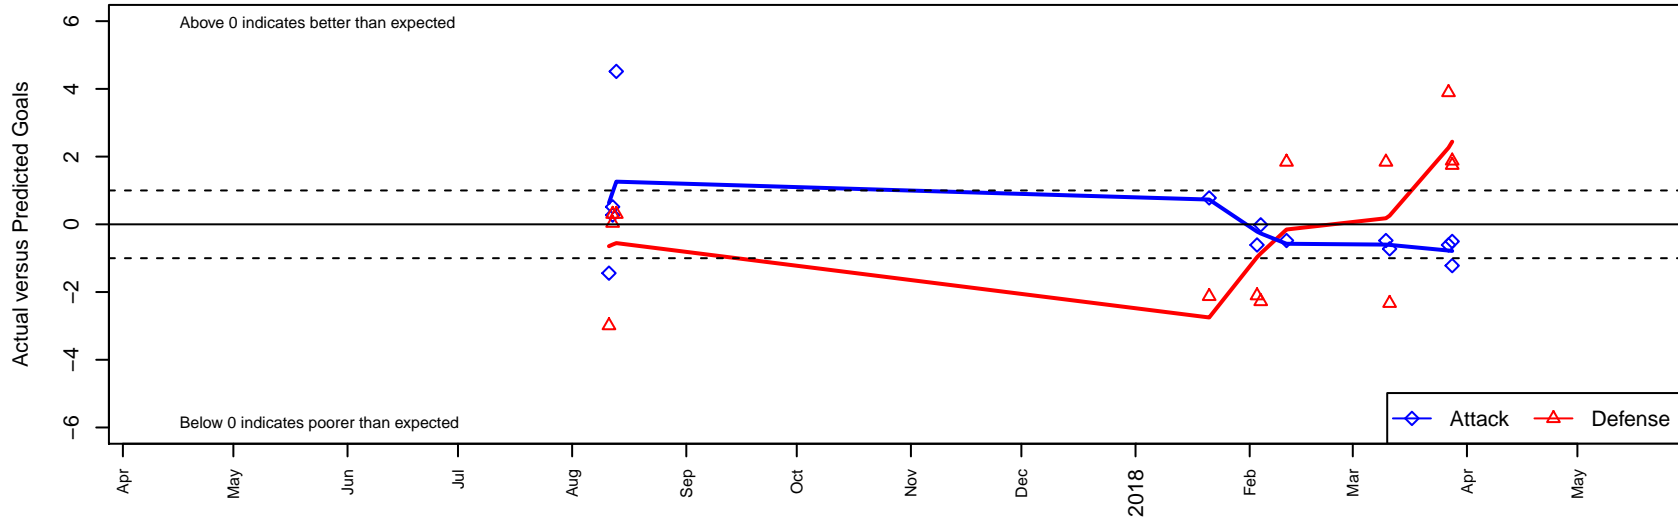

Bend FC Timbers Black G02

Bend FC
 Bend, OR
 G02 total strength=1296
 attack=5.51 defense=5.63
 spr league = PTT Win G02 Premier

alt names used:
 BEND FC TIMBERS 02 GIRLS (USA)
 Bend FC Timbers 02G Bilanski

Venues played:
 2017 Bend Premier Cup Meghan Cox (Silver) [
 2017 PTT Winter G02 Premier

Bend FC Timbers Black G02
 Dots are actual minus expected GF (blue circles) and GA (red triangles).
 Blue line is smoothed change in attack strength. Red is smoothed change in defense strength.

**attack and defense variance (black dot)
relative to other teams
and top 10 in region**

**attack and defense rating
relative to others at age
and all opponents in last 13 months**

Performance relative to 13 month average